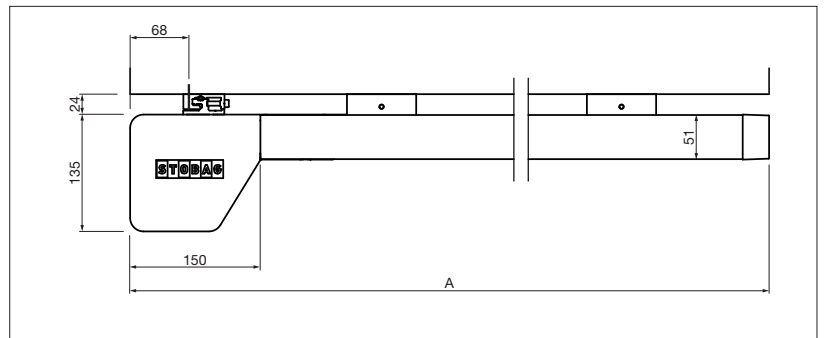

Elegant design

Clear lines in the transition from box to front profile

Flush or indented mounting option

reddot award 2018
winner

- Under glass awning with SIR guide
- Perfect for use in combination with NYON
- Can also be used with other glass roofs
- Easy-to-install design
- Fabric is protected from rain and snow due to assembly under the glass
- Inclination 0° to 25°
- Somfy motor

PS2500

min. 190 cm
max. 600 cm

min. 100 cm
max. 450 cm

Technical dimensions in millimetres

Total width

Side view

EN 13561

REGISTRATION
REQUIRED