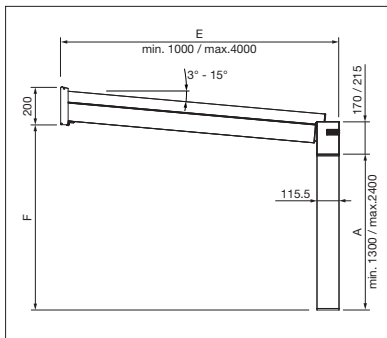

GP3100

min. 100 cm  
max. 600 cm\*

min. 100 cm  
max. 400 cm

\*can be coupled up to 24 meters

Technical dimensions in millimetres

Side view

Wall connection

Water channel small/large