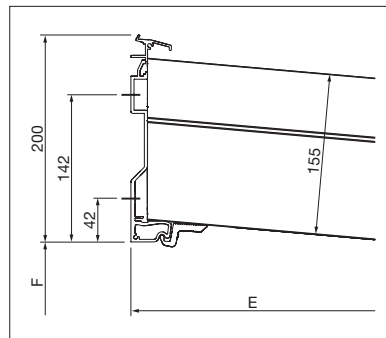

GP3100

min. 100 cm  
max. 600 cm\*

min. 100 cm  
max. 400 cm

\*can be coupled up to 24 meters

Technical dimensions in millimetres

Side view

Wall connection

Water channel small/large