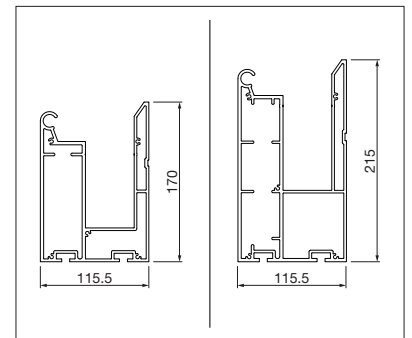

GP3100

min. 100 cm  
max. 600 cm\*

min. 100 cm  
max. 400 cm

\*can be coupled up to 24 meters

Technical dimensions in millimetres

Side view

Wall connection

Water channel small/large